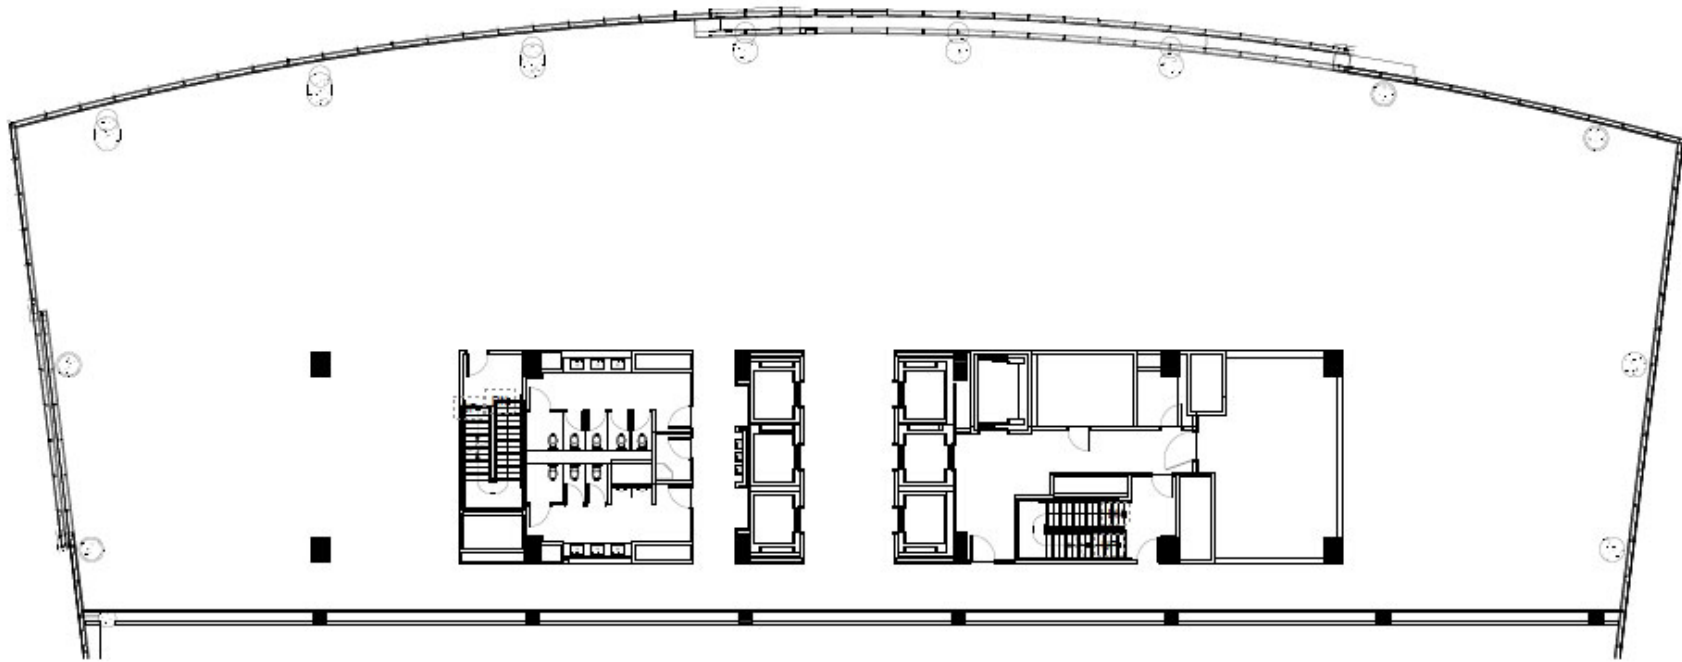

GranitePark6

SUITE 400
16,435 RSF

5525 GRANITE PARKWAY
PLANO, TX 75024
GRANITEPARK6.COM

Granite
www.graniteprop.com