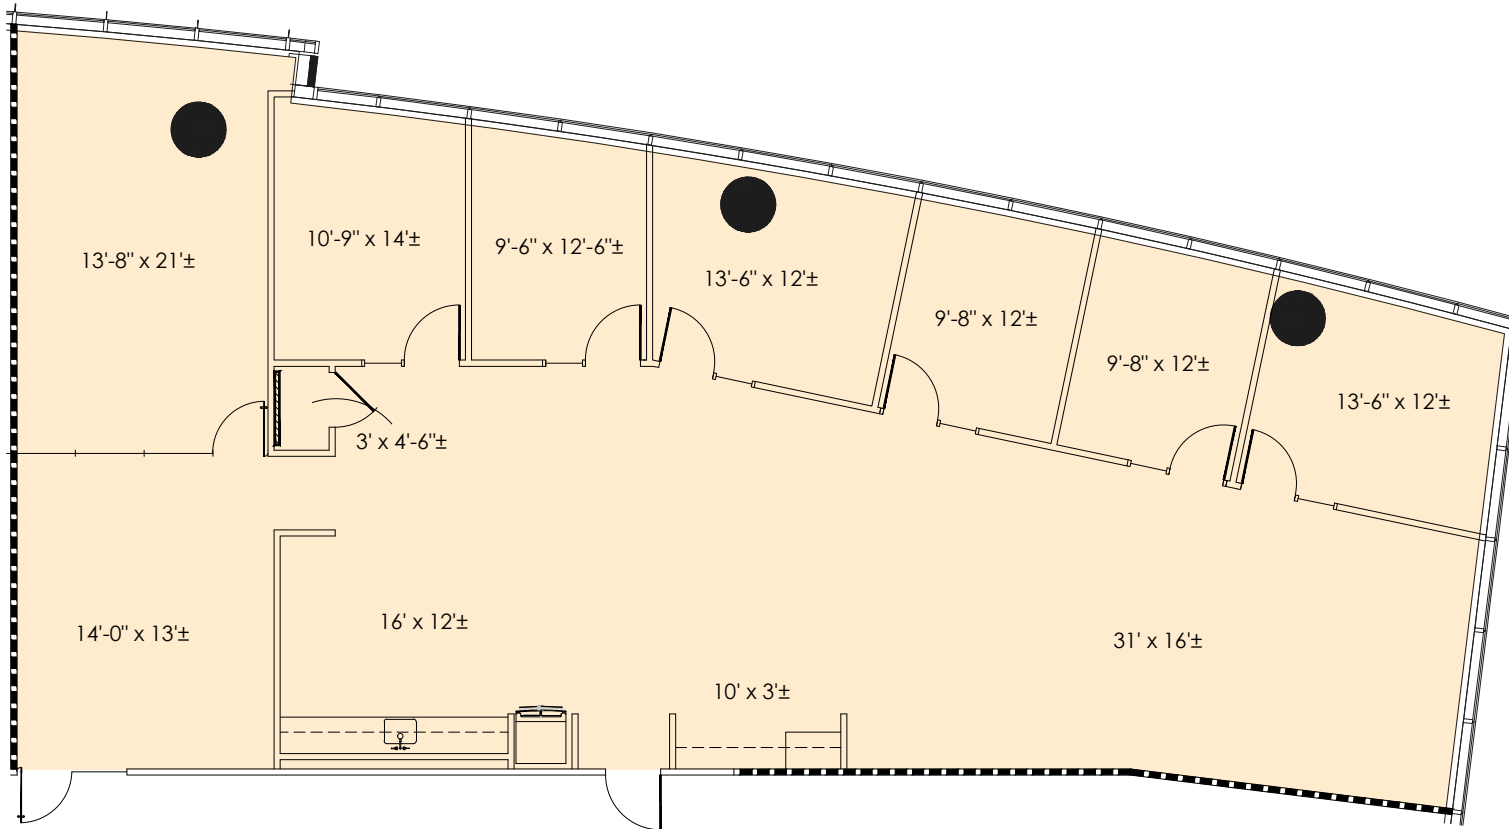

# GranitePark6

5525 Granite Parkway  
Plano, TX 75024  
granitepark6.com

Suite 625  
3,599 RSF

KEY PLAN 