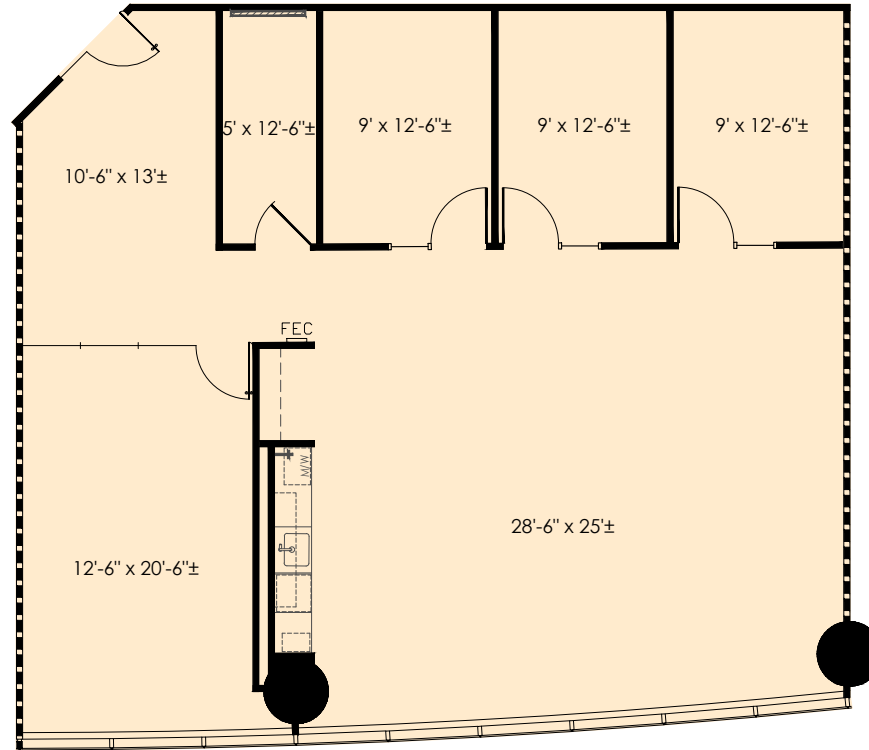

# GranitePark6

SUITE 740  
2,306 RSF

5525 GRANITE PARKWAY  
PLANO, TX 75024  
GRANITEPARK6.COM

**Granite**  
www.graniteprop.com